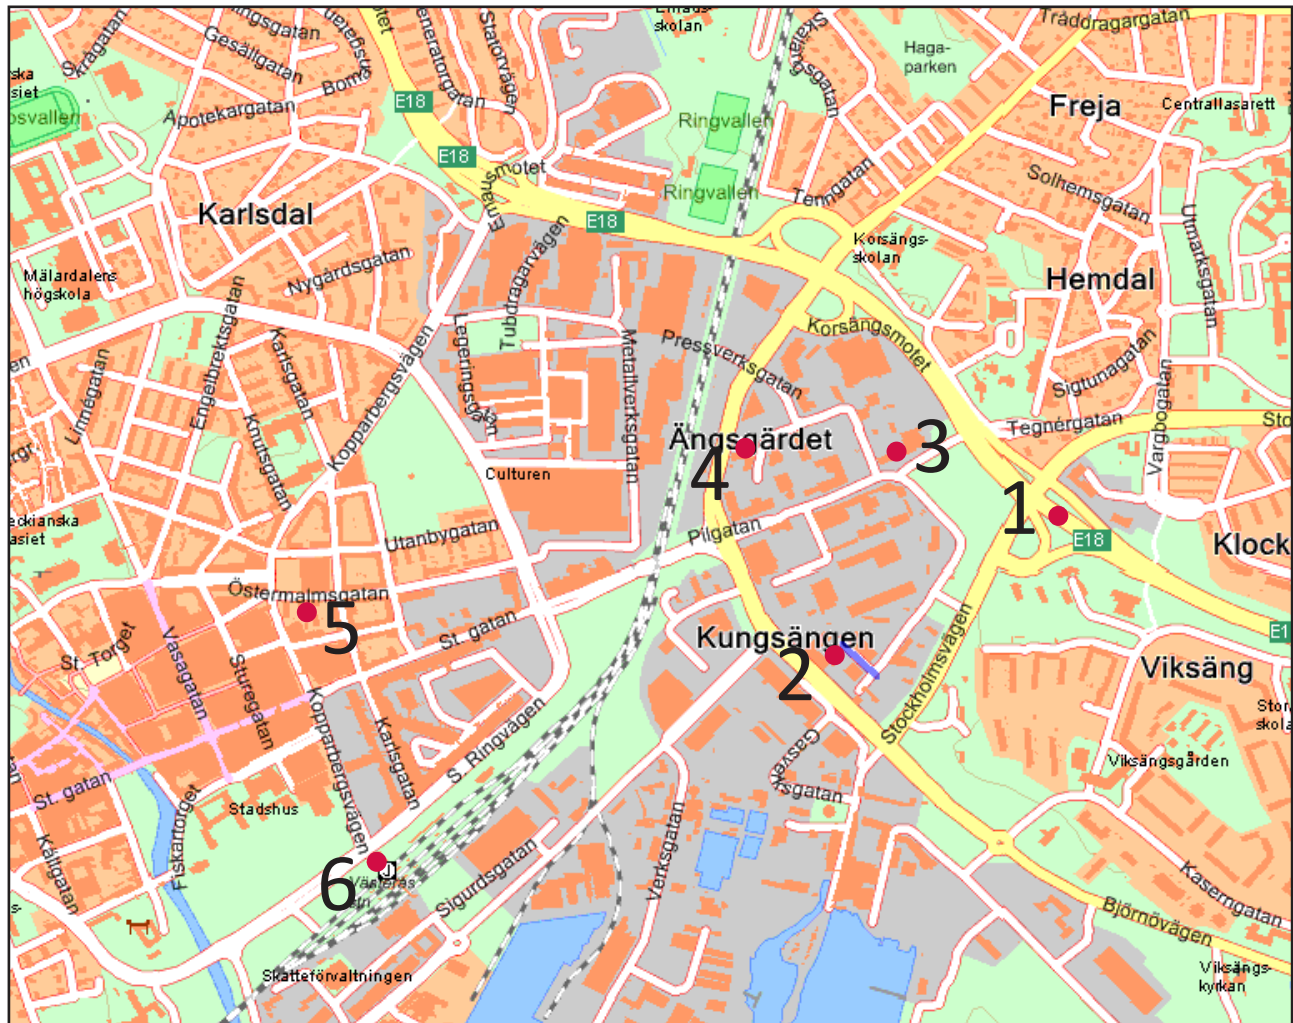

Directions

1 • Folkparksmotet

4 • Ta Inn Hotel

2 • Medeso AB

5 • Hotel Arkad

3 • Scandic Hotel

6 • Central station

If you travel by car

E18 from Stockholm

Take a right turn at the exit *Folkparksmotet* and then take a left turn into *Mälarstrandsgatan*. Then take the next turning on the right and make a left turn immediately into *Retortgatan*. Follow the road until you see *Lysgränd* and then turn right. Medeso is located in the blue building to the left on the first floor.

If you travel by car

E18 from Örebro

Take a right turn at the exit *Folkparksmotet* and then take a left turn into *Mälarstrandsgatan*. Then take the next turning on the right and make a left turn immediately into *Retortgatan*. Follow the road until you see *Lysgränd* and then turn right. Medeso is located in the blue building to the left on the first floor.